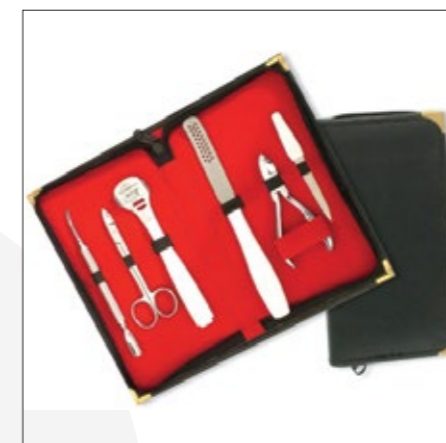

# BEAUTY CARE KITS

61

Xiū Zhǐjiā Hùlǐ Tàojiàn  
Maniküre-pflegesets  
Kits De Soins De Manucure  
Kits De Cuidado De Manicura  
Nabory Dlya Ukhoda Za Manikyurom

THE  
**GRAND**  
INSTRUMENTS  
COMPANY

**GD-358**  
**Single Pcs Barber Scissor Kit**  
Available with any barber scissor

**GD-359**  
**Single Pcs Barber Scissor Kit**  
Available with any barber scissor

**GD-360**  
**6 Pcs BEAUTY Kit**  
Also available with your required products.

**GD-361**  
**7 Pcs BEAUTY Kit**  
Also available with your required products.